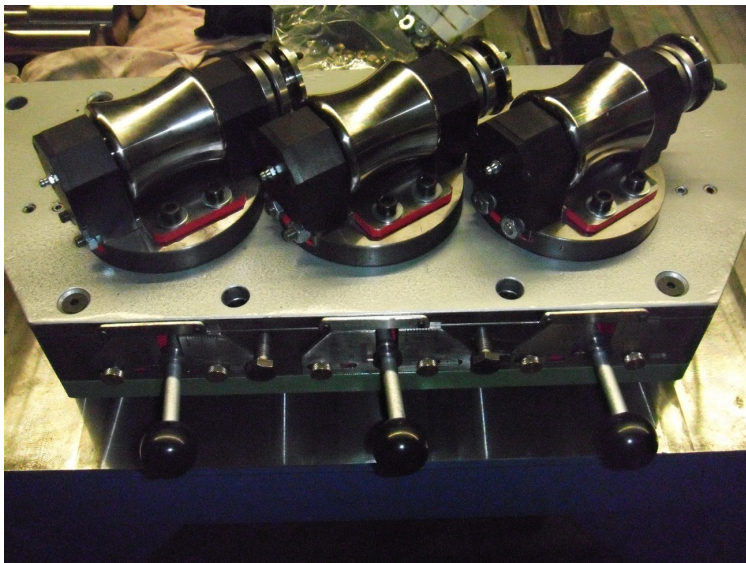

SCHMITZ
SOLINGENS STEEL SPECIALIST

Schmitz Apparate- und Maschinenbau GmbH & Co. KG
Stephanstraße 20 | 42655 Solingen