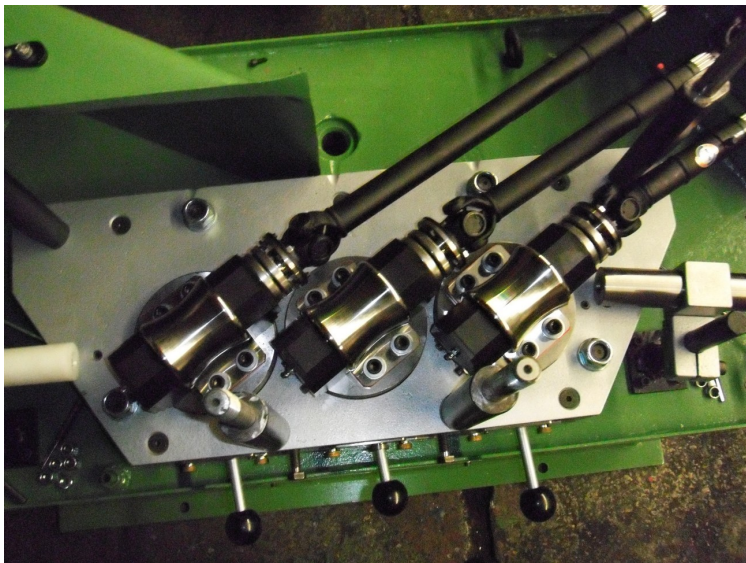

SCHMITZ
SOLINGENS STEEL SPECIALIST

Schmitz Apparate- und Maschinenbau GmbH & Co. KG
Stephanstraße 20 | 42655 Solingen

Schmitz Apparate- und Maschinenbau GmbH & Co. KG
Stephanstraße 20 | 42655 Solingen
TELEFON | +49 (0)212 20 64 13-0 || FAX | +49 (0)212 20 761 3
E-MAIL | info@sss-schmitz.de || INTERNET | www.sss-schmitz.de

BANKVERBINDUNG:
Nationalbank Essen
BIC | NBAGDE3E
IBAN | DE87 3602 0030 0006 7688 81
Seite 2/4

Steuer-Nr. 128/5916/4884 || USt.-IdNr. DE120961370
Amtsgericht Wuppertal HRA 19902
GESCHÄFTSFÜHRER:
Konstantin Althajmer, Jessica Althajmer