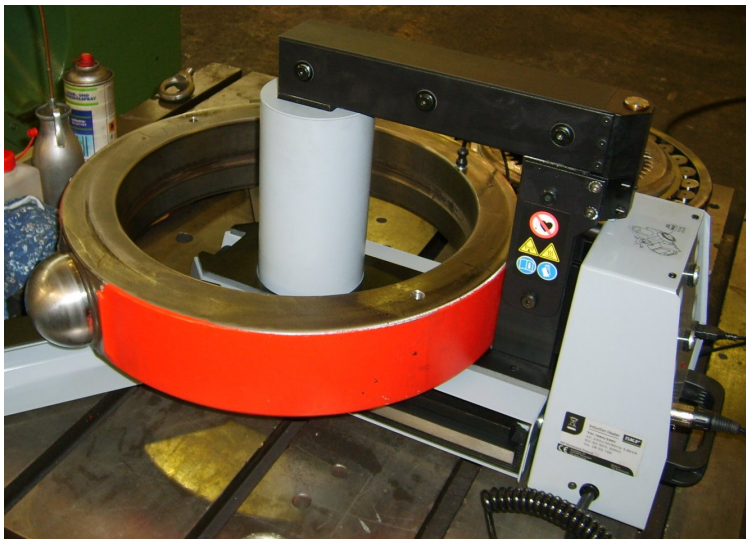

SCHMITZ
SOLINGENS STEEL SPECIALIST

Schmitz Apparate- und Maschinenbau GmbH & Co. KG
Stephanstraße 20 | 42655 Solingen

Schmitz Apparate- und Maschinenbau GmbH & Co. KG
Stephanstraße 20 | 42655 Solingen
TELEFON | +49 (0)212 20 64 13-0 || FAX | +49 (0)212 20 761 3
E-MAIL | info@sss-schmitz.de || INTERNET | www.sss-schmitz.de

BANKVERBINDUNG:
Nationalbank Essen
BIC | NBAGDE3E
IBAN | DE87 3602 0030 0006 7688 81
Seite 2/4

Steuer-Nr. 128/5916/4884 || USt.-IdNr. DE120961370
Amtsgericht Wuppertal HRA 19902
GESCHÄFTSFÜHRER:
Konstantin Althajmer, Jessica Althajmer