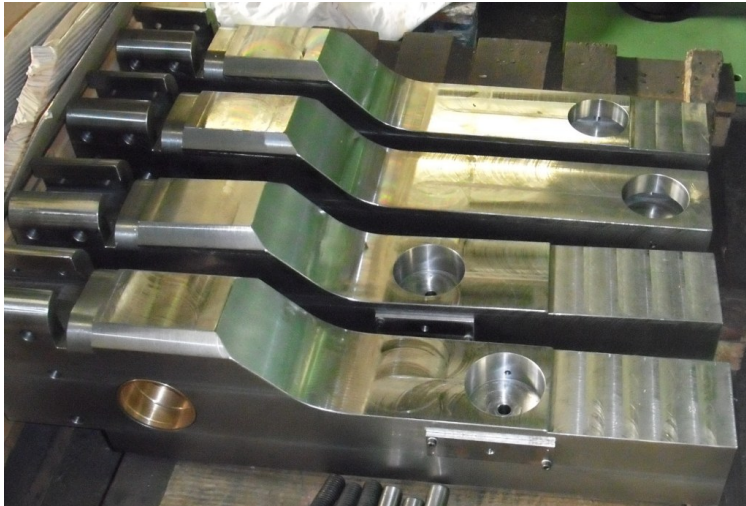

SCHMITZ
SOLINGENS STEEL SPECIALIST

Schmitz Apparate- und Maschinenbau GmbH & Co. KG
Stephanstraße 20 | 42655 Solingen