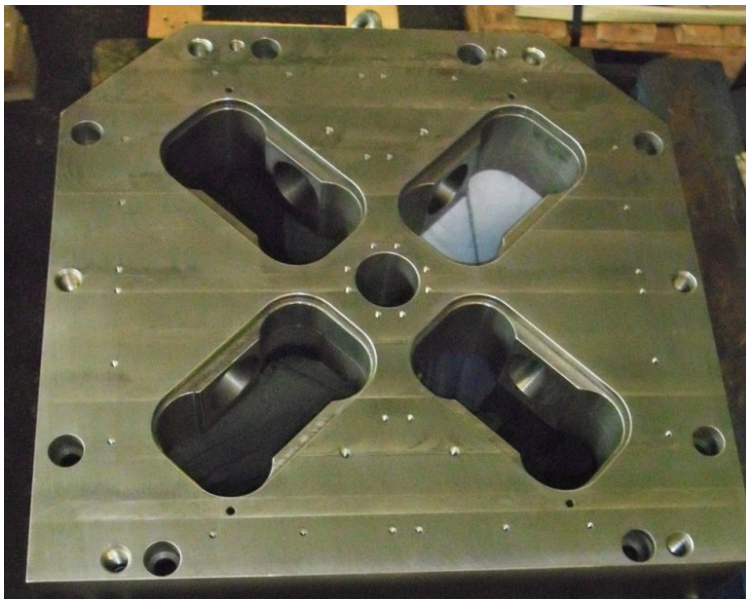

SCHMITZ
SOLINGENS STEEL SPECIALIST

Schmitz Apparate- und Maschinenbau GmbH & Co. KG
Stephanstraße 20 | 42655 Solingen