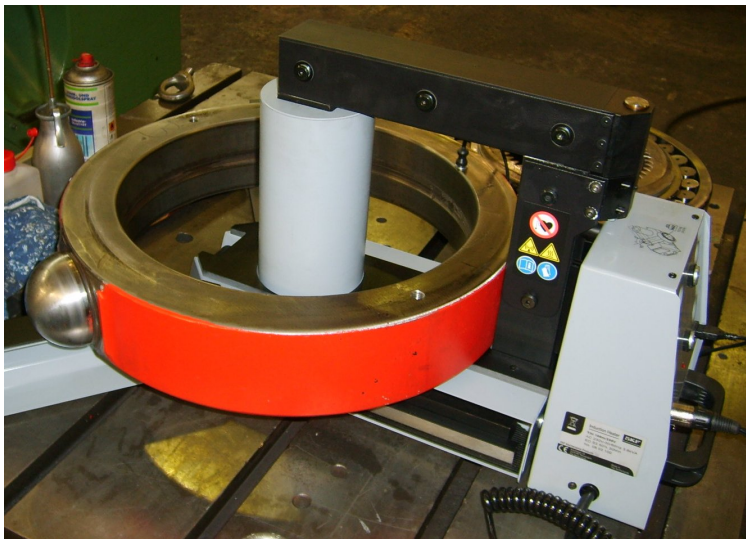

SCHMITZ
SOLINGENS STEEL SPECIALIST

Schmitz Apparate- und Maschinenbau GmbH & Co. KG
Stephanstraße 20 | 42655 Solingen