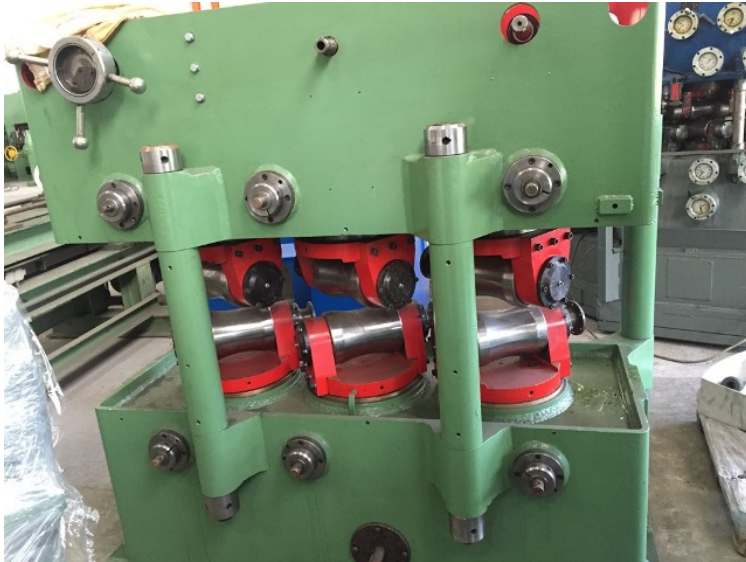

SCHMITZ
SOLINGENS STEEL SPECIALIST

Schmitz Apparate- und Maschinenbau GmbH & Co. KG
Stephanstraße 20 | 42655 Solingen

Schmitz Apparate- und Maschinenbau GmbH & Co. KG
Stephanstraße 20 | 42655 Solingen
TELEFON | +49 (0)212 20 64 13-0 || **FAX** | +49 (0)212 20 761 3
E-MAIL | info@sss-schmitz.de || **INTERNET** | www.sss-schmitz.de

BANKVERBINDUNG:
Nationalbank Essen
BIC | NBAGDE3E
IBAN | DE87 3602 0030 0006 7688 81
Seite 2/5

Steuer-Nr. 128/5916/4884 || Ust.-IdNr. DE120961370
Amtsgericht Wuppertal HRA 19902
GESCHÄFTSFÜHRER:
Konstantin Althajmer, Jessica Althajmer