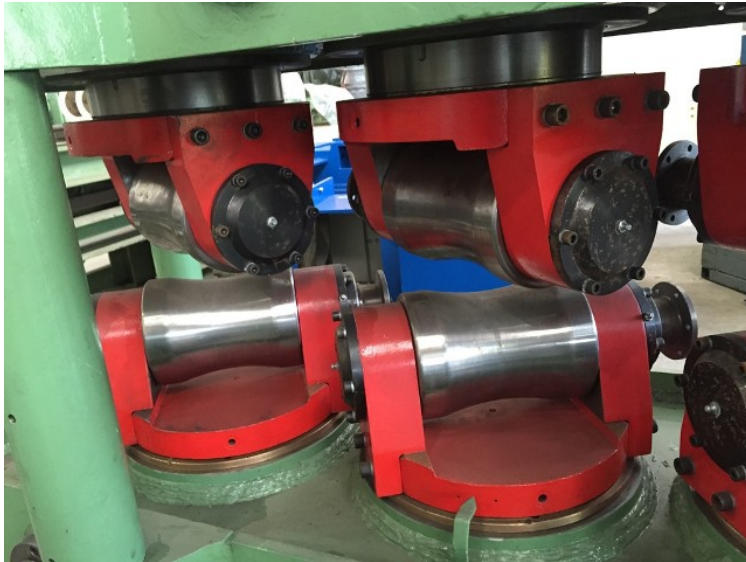

SCHMITZ
SOLINGENS STEEL SPECIALIST

Schmitz Apparate- und Maschinenbau GmbH & Co. KG
Stephanstraße 20 | 42655 Solingen